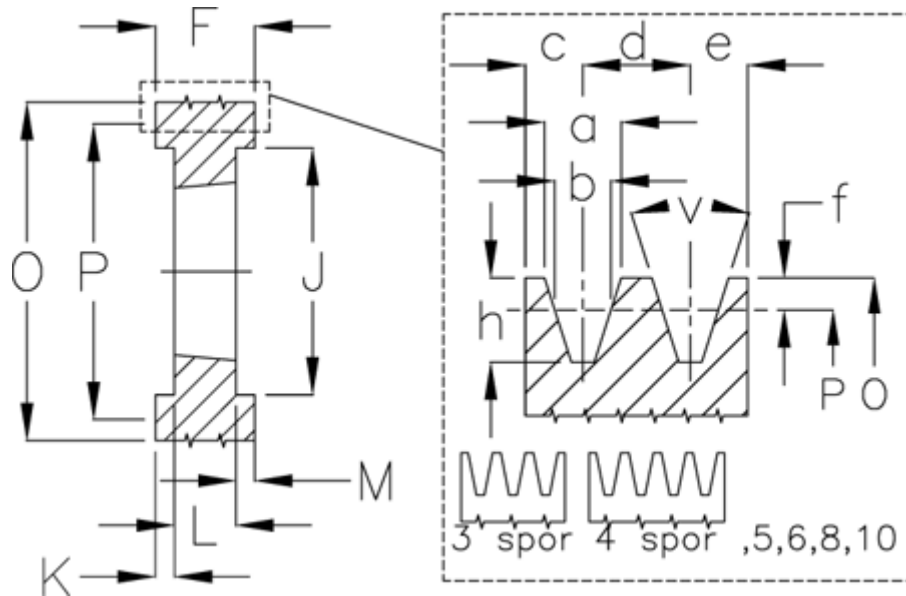

Article number: 604111021208

Description: V-belt pulley SPB 212/8 TL3535

## Measures

a	= 16.3	For bush	= 3535	O	= 219.0
b	= 14.0	h	= 17.5	P	= 212
Bush $\zeta$ max	= 90	J	= 169	Type	= SPB
c	= 12.5	K	= 34,5	v	= 38 degrees
d	= 19.0	L	= 89		
e	= 12.5	m	= 34.5		
f	= 3.5	N	= -		
F	= 158	Number of ribs	= 8		